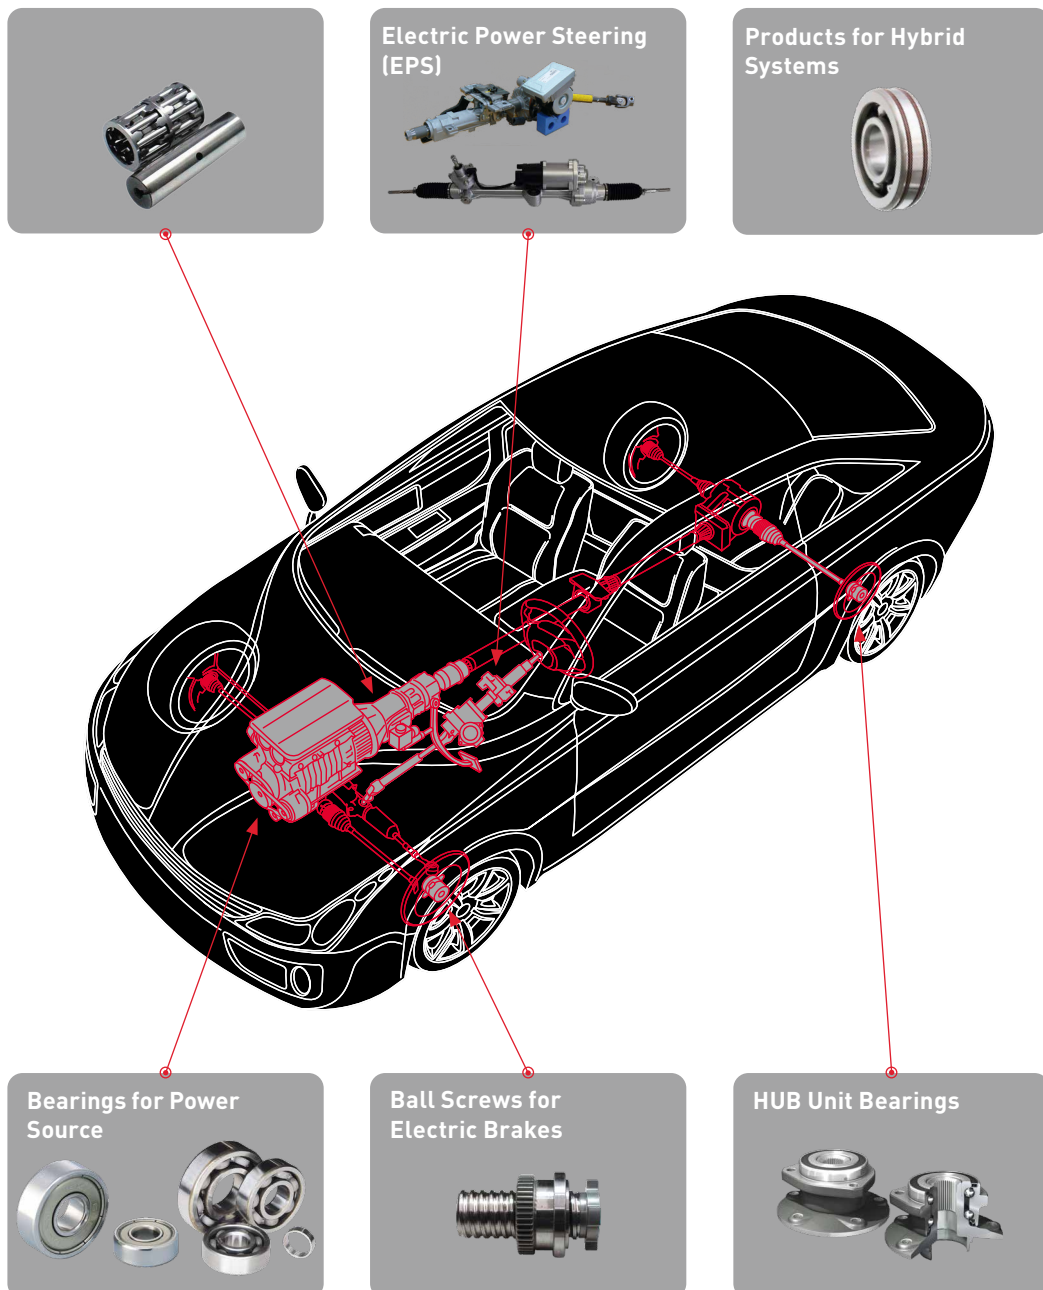

Automotive Aftermarket

Nothing beats OE Quality

NSK, as a worldwide strategic partner to the top automobile manufacturers and suppliers in the automotive industry, provide solutions that offer greater performance while taking up less space. Intelligent steering systems, engine and transmission bearings, bearings for ancillaries – our products not only ensure more efficient use of fuel, but also increase active and passive safety for vehicles.

Automotive Business

Our innovative solutions contribute to increase the performance of the next generation of vehicles and support our position as strategic partner to the top automakers and suppliers around the world: ultra-high-speed bearings for electric motors, new ball screw units for advanced braking systems, proprietary traction reducer technology or force feedback actuators for steer-by-wire. A few examples of our products which improve fuel economy, vehicle range, safety and user comfort in modern vehicles.